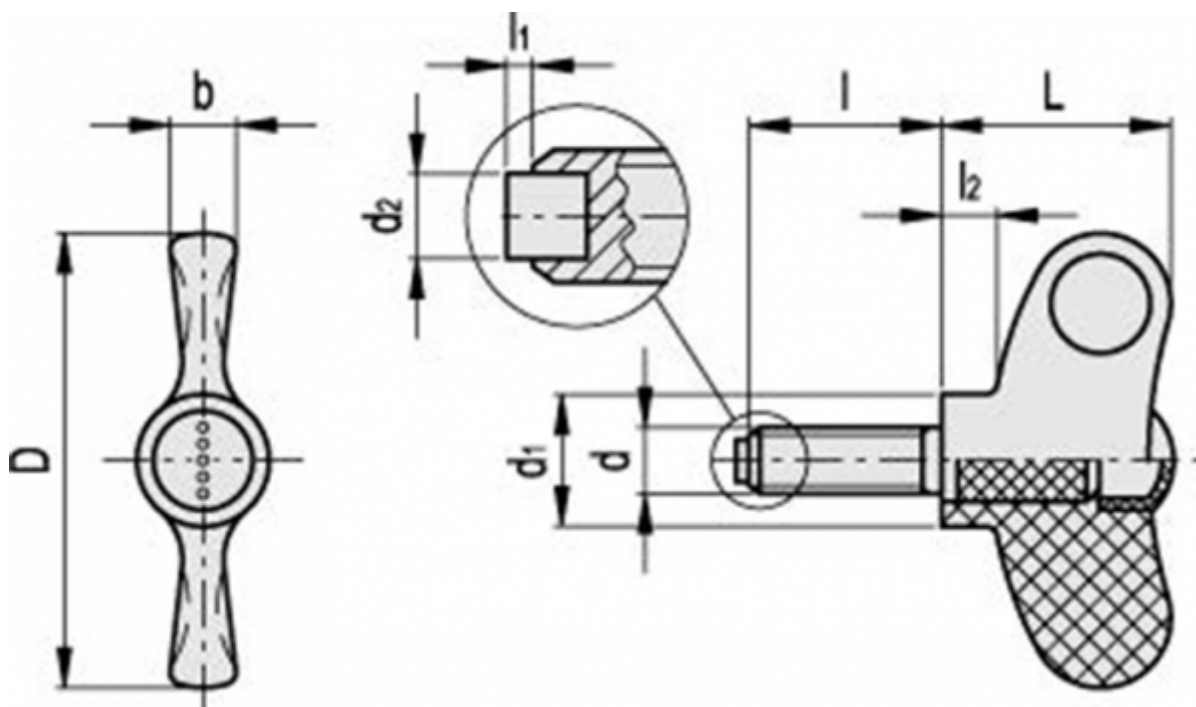

Article number: 23022246761

Description: Wing screw with bolt EWN.70-SST-p-M10x20-PO-C1

## Measures

b = 10

D = 70

d = 10

d1 = 20

l = 20

l1 = 2

l2 = 8

L = 36

Weight in (g) = 41